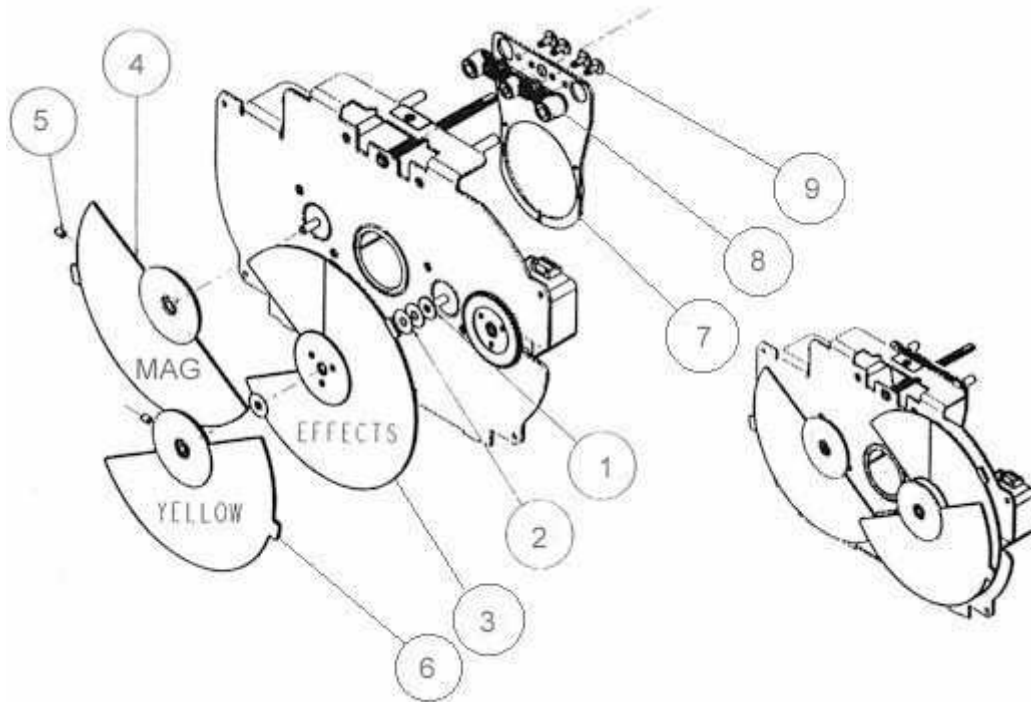

Wheels A

1.	90706083	Washer, Thrust Optical Module Assy.
2.	90706091	Washer, Dimming Wheel Teflon
3.	80190060	Effects Wheel Assy.
4.	80190055	Wheel, Magenta
5.	90707091	Set Screw, Socket 8 - 32 x 1/4
6.	80190053	Wheel, Yellow
7.	80160040	Front Lens Assy. (focus)
8.	99190021	Guide, Lens Plastic
9.	90709117	screw, Phil Pan 6 - 19 x 3/8