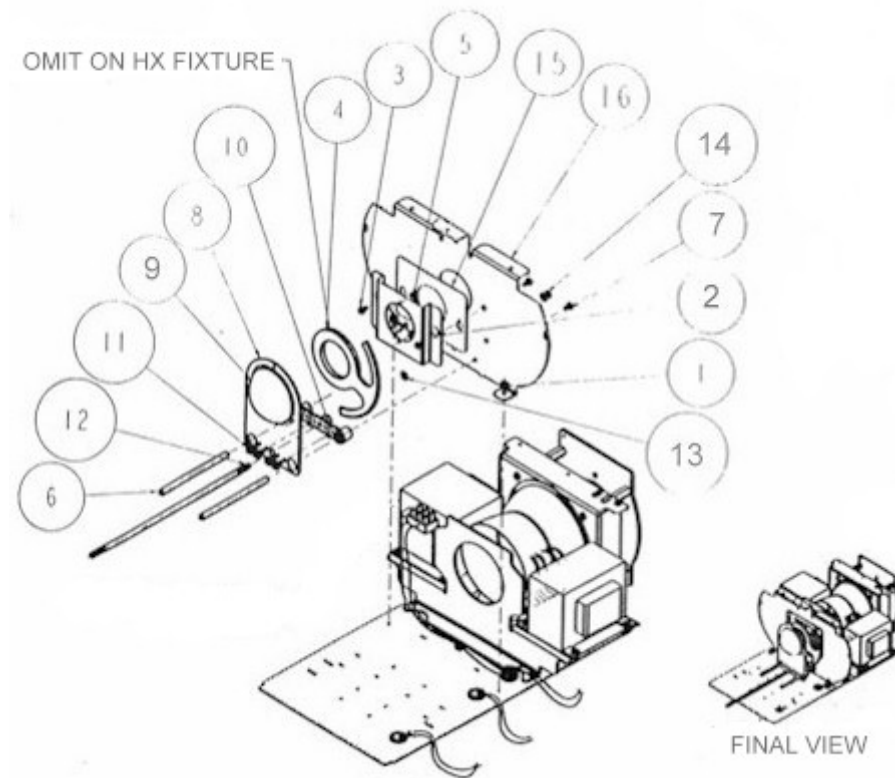

Optics

1.	90709142	Screw, Phil Pan #8 x 3/8 With Star Washer
2.	80071400	Plate, Aperture Iris Version
3.	90704037	Bolt, Hex 8 - 32 x 5/16
4.	99290018	Iris
5.	90709139	Screw, Phil Pan 4 - 40 x 3/16
6.	99260258	Shaft, Zoom Assy.
7.	90709135	Screw, Phil Pan 6 - 32 x 5/16 With Star Washer
8.	80071392	Bracket, Rear Lens Mount (zoom)
9.	99090040	Lens, Aspheric (zoom)
10.	99190021	Guide, Lens Plastic
11.	90709117	Screw, Phil Pan 6 - 19 x 3/8
12.	90721008	Drive Screw, Front
13.	90706093	Washer, Nylon
14.	90701105	E Clip, Retaining Ring
15.	80580032	Heat Filter Assy.
16.	99050036	Rear Plate