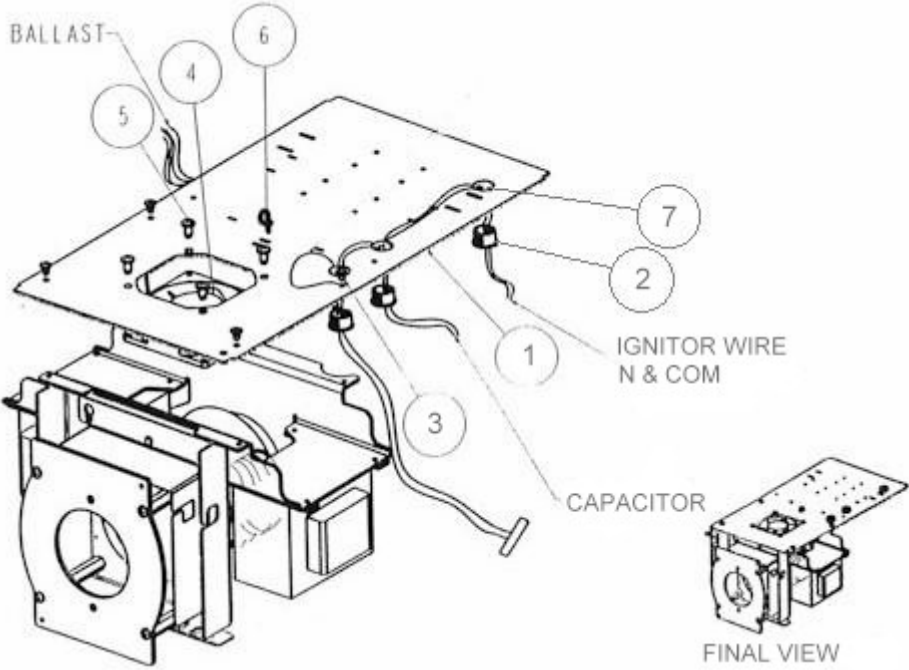

Center Plate

1.	99080084	Sled, Color Pro
2.	90410102	Grommet, Snap Bushing .5 ID
3.	90709142	Screw, Phil Pan #8 x 3/8 With Star Washer
4.	80270003	Fan, Sunon Assy.
5.	90709124	Screw, Phil Pan 10 - 14 x 3/8
6.	99330007	Tie Wrap
7.	80470197	Harness, Ignitor/Ballast