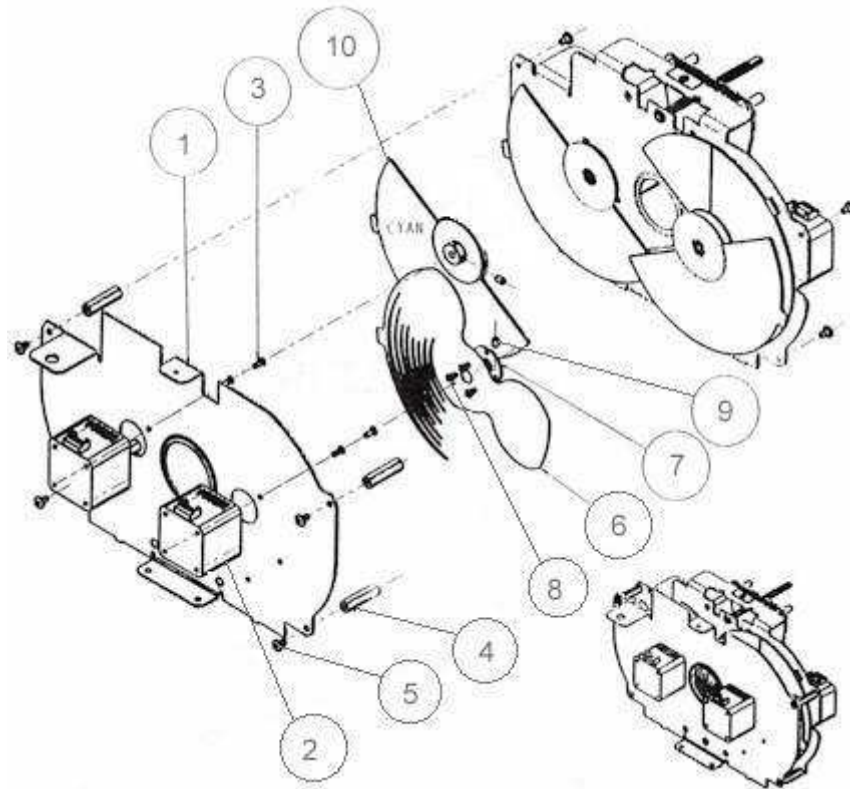

Wheels B

1.	80071395	Mount, Mid Motor
2.	99270070	Motor, 2V
3.	90711038	Screw, Phil Flat 4 - 40 x 5/16
4.	90702144	Standoff, Hex 5/16 x 1.2
5.	90709142	Screw, Phil Pan #8 x 3/8 With Star Washer
6.	99110050	Dim Wheel
7.	99400018	Hub, Shoulder Style
8.	90701160	Rivet, Dome Multigrip
9.	90707091	Set Screw, Socket 8 - 32 x 1/4
10.	80190054	Cyan Wheel