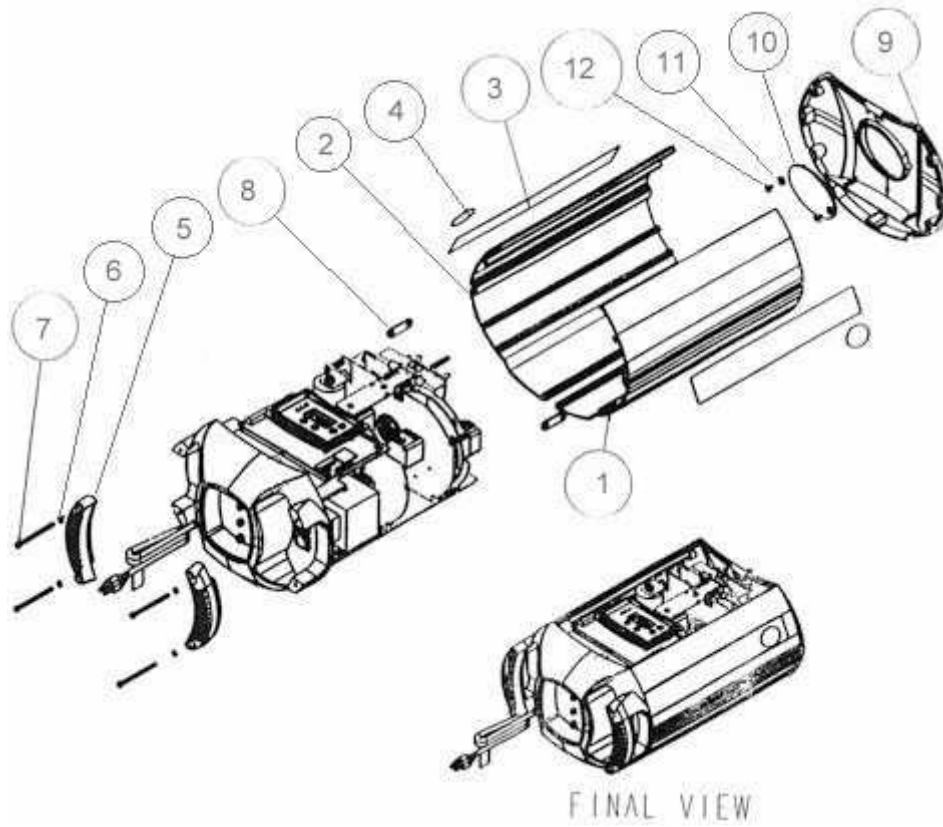

Housing

1.	80071397	Side Extrusion, Female
2.	80071396	Side Extrusion, Male
3.	99310326	Label, Logo Left Side
4.	99310327	Label, Logo Bullet
5.	90724002	Handle, Rear Bezel
6.	90706078	Washer, # 10
7.	90707074	Socket Cap, 10 - 32 x 3
8.	99260264	Slide Block, Yoke
9.	99350046	Bezel, Front
10.	80420015	Glass, AntiReflective
11.	90706037	Washer, Nylon
12.	90709117	Screw, Phil Pan 6 - 19 x 38