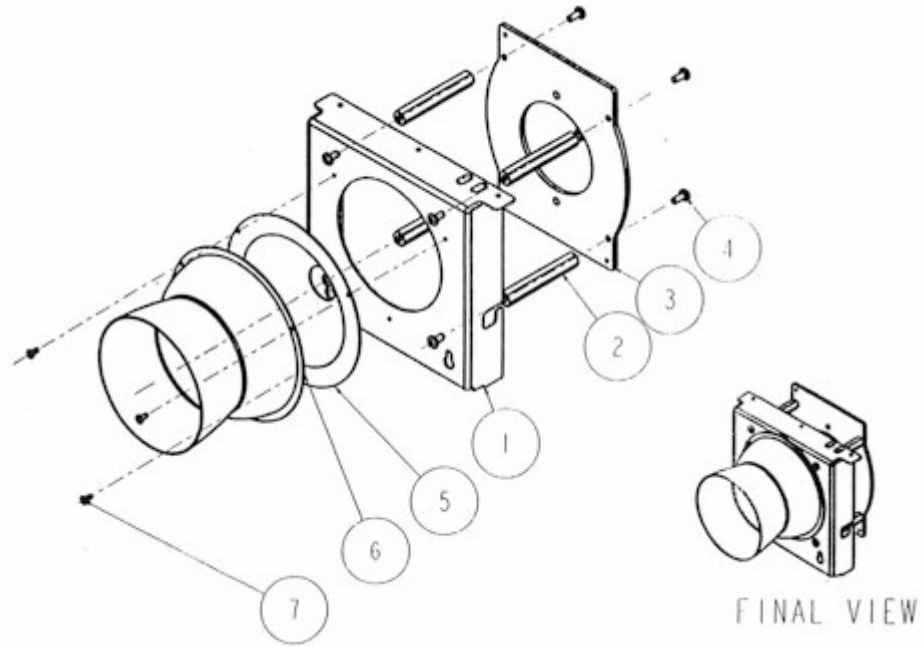

Reflector

1.	99260122	Mount, Reflector
2.	90702093	Hex Standoff, Lamp Support
3.	99080059	Mount, Lamp Assy.
4.	90709136	Screw, Phil Pan 8 - 32 x 3/2
5.	99130011	Rear Reflector
6.	99130012	Front Reflector
7.	90709029	Screw, Phil Pan #4 x 1/4