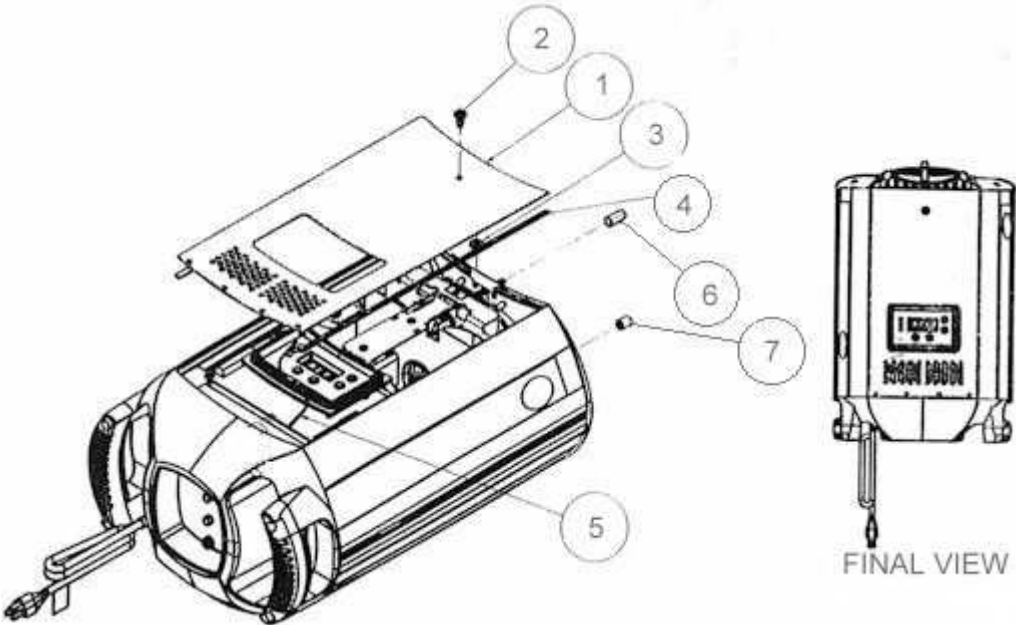

Door

1.	80071441	Door, Access
2.	90712002	Screw, Captive Quick Open
3.	90701098	Washer, Retainer Nylon
4.	99190019	Tape, Foam Weather Strip 1/4"
5.	90409062	Cable, Safety Without Clip
6.	90410107	Knob, 11mm Tall
7.	90410106	Knob, 11mm Short