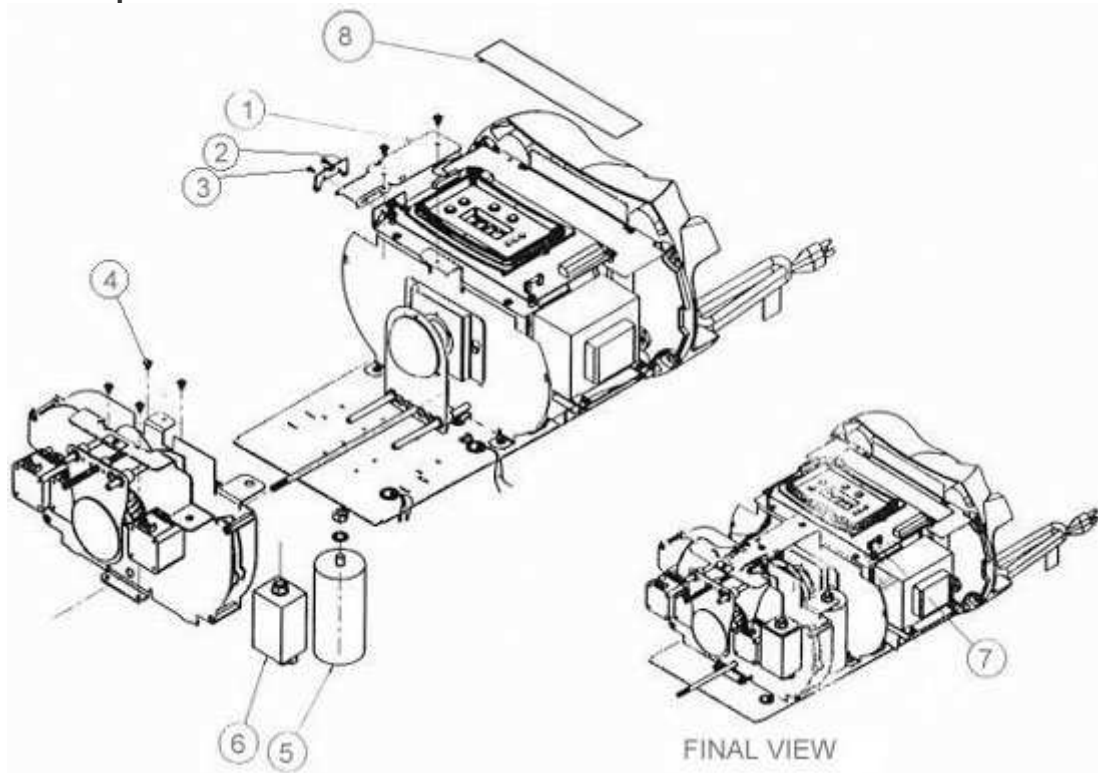

Ignitor & Capacitor

1.	99080085	Plate, Sensor
2.	80040021	Board, Sensor Miniature Assy.
3.	90709129	Screw, Phil Pan #4 x 1/4
4.	90709142	Screw, Phil Pan #8 x 3/8 With Star Washer
5.	80220005	Power Factor Capacitor
6.	80250003	Ignitor
7.	90409058	Wire Harness CPHX
8.	99310332	Label, Voltage Select