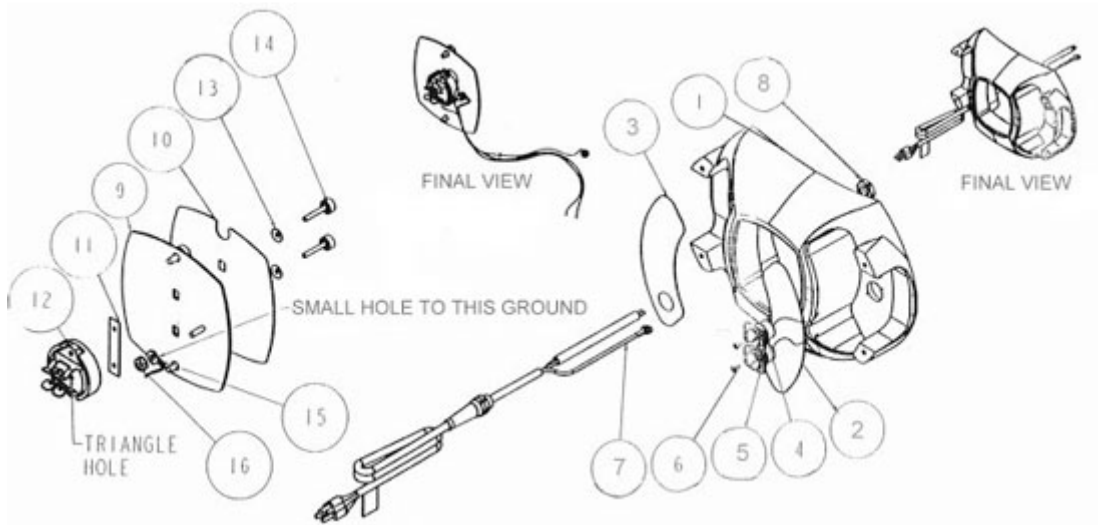

COLOR PRO

Rear Bezel

1.	99350027	Bezel, Rear
2.	99310265	Label, Rear Bezel Left
3.	99310331	Label, Rear Bezel Right
4.	90409060	Cable Assy. XLR 5 Pin Female
5.	90409059	Cable Assy. XLR 5 Pin Male
6.	90711007	Screw, Phil Flat #4 x 3/8
7.	80470196	AC Line Cord Assy.
8.	90703050	Nut, Strain Relief Locking
9.	99080062	Plate, Adjustable Lamp Mount
10.	99410065	Label, Lamp Plate
11.	85000129	Plate, Lamp Socket Slide
12.	99150019	Lamp Socket
13.	90706079	Washer
14.	90705026	Thumbscrew, M3 x 20
15.	80470164	Wire, Ground Lamp Plate
16.	90703005	Nut, 6 - 32 Keps Nut

Wheels B

1.	80071395	Mount, Mid Motor
2.	99270070	Motor, 2V
3.	90711038	Screw, Phil Flat 4 - 40 x 5/16
4.	90702144	Standoff, Hex 5/16 x 1.2
5.	90709142	Screw, Phil Pan #8 x 3/8 With Star Washer
6.	99110050	Dim Wheel
7.	99400018	Hub, Shoulder Style
8.	90701160	Rivet, Dome Multigrip
9.	90707091	Set Screw, Socket 8 - 32 x 1/4
10.	80190054	Cyan Wheel