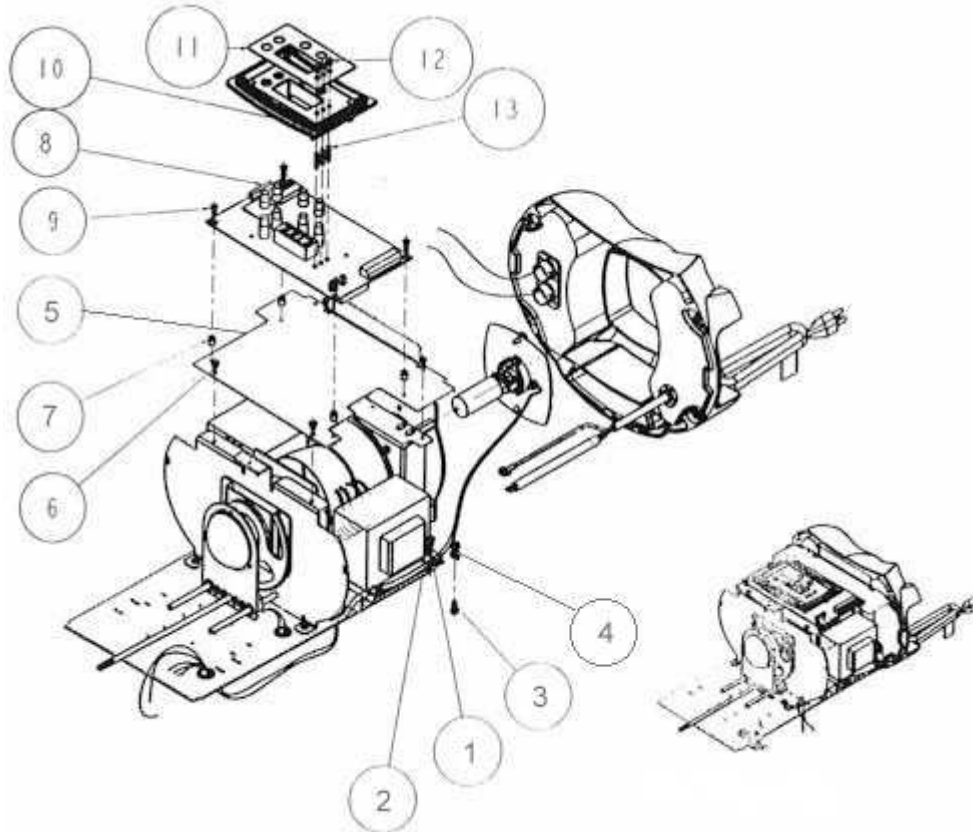

Center Plate

1.	99080084	Sled, Color Pro
2.	90410102	Grommet, Snap Bushing .5 ID
3.	90709142	Screw, Phil Pan #8 x 3/8 With Star Washer
4.	80270003	Fan, Sunon Assy.
5.	90709124	Screw, Phil Pan 10 - 14 x 3/8
6.	99330007	Tie Wrap
7.	80470197	Harness, Ignitor/Ballast

Optics

1.	90709142	Screw, Phil Pan #8 x 3/8 With Star Washer
2.	80071400	Plate, Aperture Iris Version
3.	90704037	Bolt, Hex 8 - 32 x 5/16
4.	99290018	Iris
5.	90709139	Screw, Phil Pan 4 - 40 x 3/16
6.	99260258	Shaft, Zoom Assy.
7.	90709135	Screw, Phil Pan 6 - 32 x 5/16 With Star Washer
8.	80071392	Bracket, Rear Lens Mount (zoom)
9.	99090040	Lens, Aspheric (zoom)
10.	99190021	Guide, Lens Plastic
11.	90709117	Screw, Phil Pan 6 - 19 x 3/8
12.	90721008	Drive Screw, Front
13.	90706093	Washer, Nylon
14.	90701105	E Clip, Retaining Ring
15.	80580032	Heat Filter Assy.
16.	99050036	Rear Plate

Circuit Board & Lamp

1.	90110023	Cable Clamp, 3/16" Nylon
2.	90709142	Screw, Phil Pan #8 x 3/8 With Star Washer
3.	90709090	Screw, Phil Pan 8 - 32 x 1/2
4.	90703023	Keps Nut, 8 - 32
5.	99080086	Plate, Circuit Board Mount
6.	90709142	Screw, Phil Pan #8 x 3/8 With Star Washer
7.	90702027	Spacer
8.	80010107	Board, Logic Assy.
9.	90709096	Screw, 6 - 32x .50 Phil Pan
10.	90410108	Display Bezel
11.	99310329	Label, Display Bezel
12.	90410100	Mount, Lens 3mm
13.	90410110	Litepipe, LSV Series