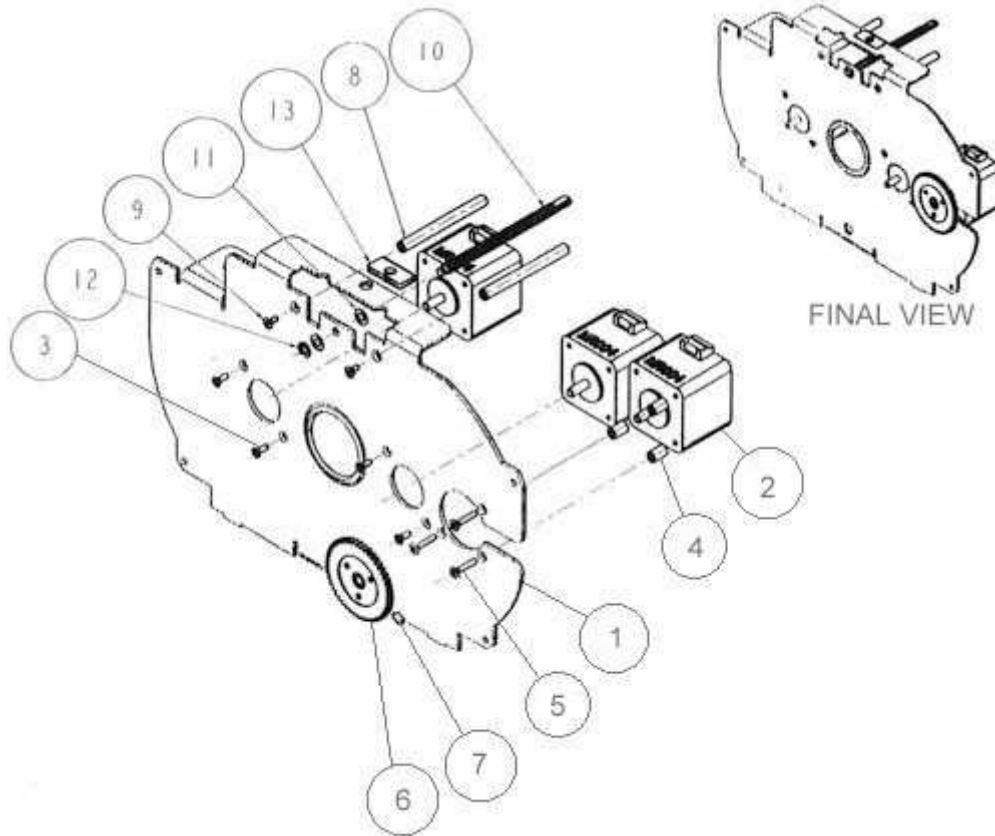

Wheel Motor Mount

1.	90071391	Mount, Front Motor
2.	99270070	Motor, 2V
3.	90711038	Screw, Phil Flat 4 - 40 x 5/16
4.	90702118	Spacer, 5/16 #4 x 3/8
5.	90709134	Screw, Phil Flat 4 - 40 x 5/8
6.	99430041	Gear, 45 Tooth With Hub
7.	90707091	Set Screw, Socket 8 - 32 x 1/4
8.	99260257	Shaft, Focus Assy.
9.	90711005	Screw, Phil Flat 8 - 32 x 3/8
10.	90721009	Drive Screw, Front
11.	90706093	Washer, Nylon
12.	90701105	Clip, Retaining Ring E-Style
13.	90701099	Receptical, Clip-On Narrow Flange